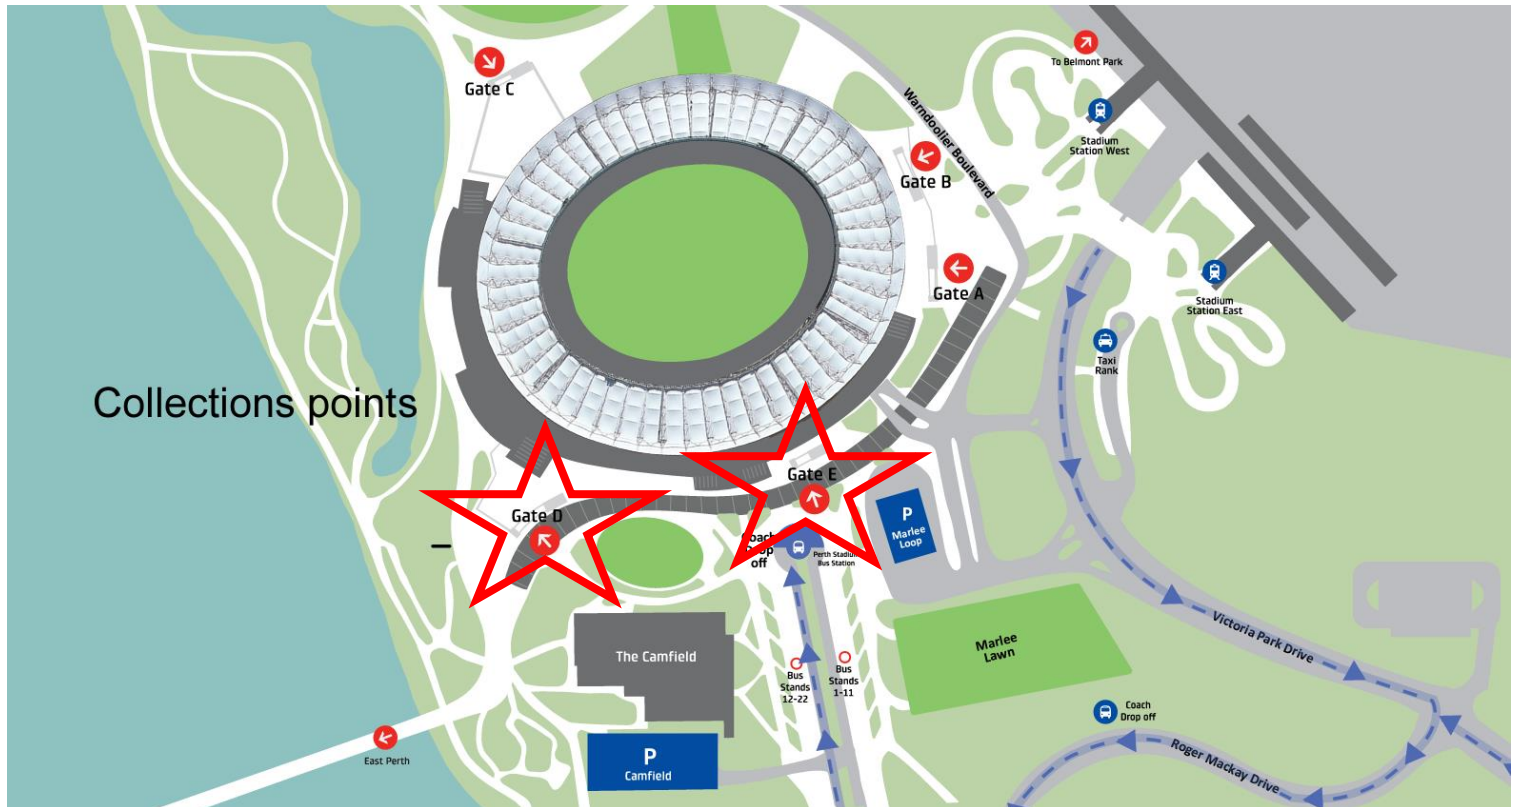

OPTUS STADIUM

River View Room 3 Bus Station - Gate D

= Collection Points

HOW TO GET TO OPTUS STADIUM

Taxi	A taxi drop off point is located within Marlee Loop, off Victoria Park Drive.
Car	Car parking is available within the Bus Station. To access parking, enter Roger Mackay Drive, off Victoria Park Drive, turn right at the roundabout and enter the Bus Station.
Access	Enter through Gate D and up to the Level 1 external concourse via the lift or staircase. Follow the concourse to the left and enter through Western Entrance 7 or 8. Once inside the Stadium make a left turn, follow the internal concourse and take another right turn towards lifts or staircase and up to Level 3.
	Entry to the Room
	Through the foyer and through River View Room 3 entry.